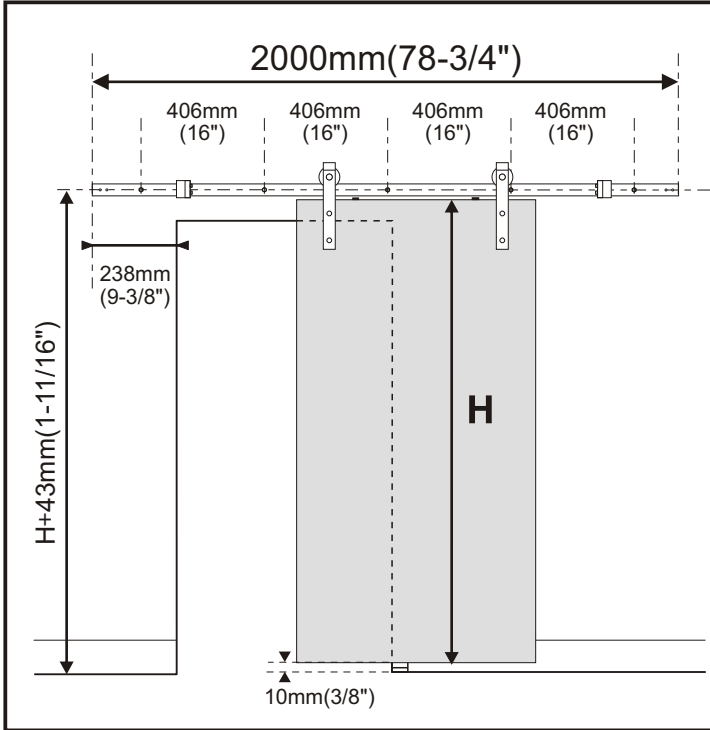

Installation Manual

To obtain the maximum weight capacity, all rail mounting fasteners must be mounted directly into solid wood. Do NOT install directly onto a drywall surface. A solid wood header is recommended as shown in instruction box 2.