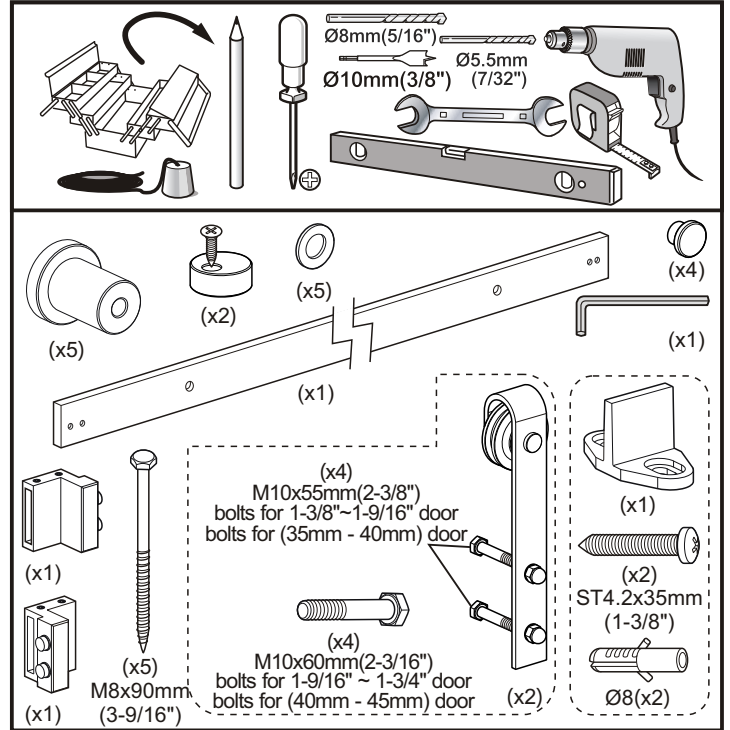

Installation Manual

To obtain the maximum weight capacity, all rail mounting fasteners must be mounted directly into solid wood. Do NOT install directly onto a drywall surface. A solid wood header is recommended as shown in instruction box 2.